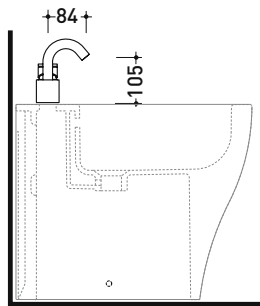

## X14070

Single-lever bidet mixer (stop&go drain NOT INCLUDED)

Complements: stainless steel stop&go drain (PLX)

Package dim.

Weight 1,5 kg

Pz. Pallet n° -

vista laterale / lateral view

vista frontale / frontal view

vista zenitale / zenital view

sizes in mm

art. X14070

sizes in mm