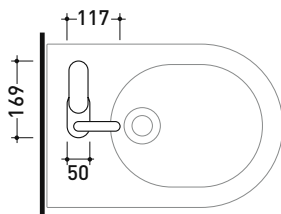

## X14070

Single-lever bidet mixer (stop&go drain NOT INCLUDED)

Complements: stainless steel stop&go drain (PLX)

Package dim.

Weight 1,5 kg

Pz. Pallet n° -

vista laterale / lateral view

vista frontale / frontal view

vista zenitale / zenital view

sizes in mm

art. X14070

sizes in mm