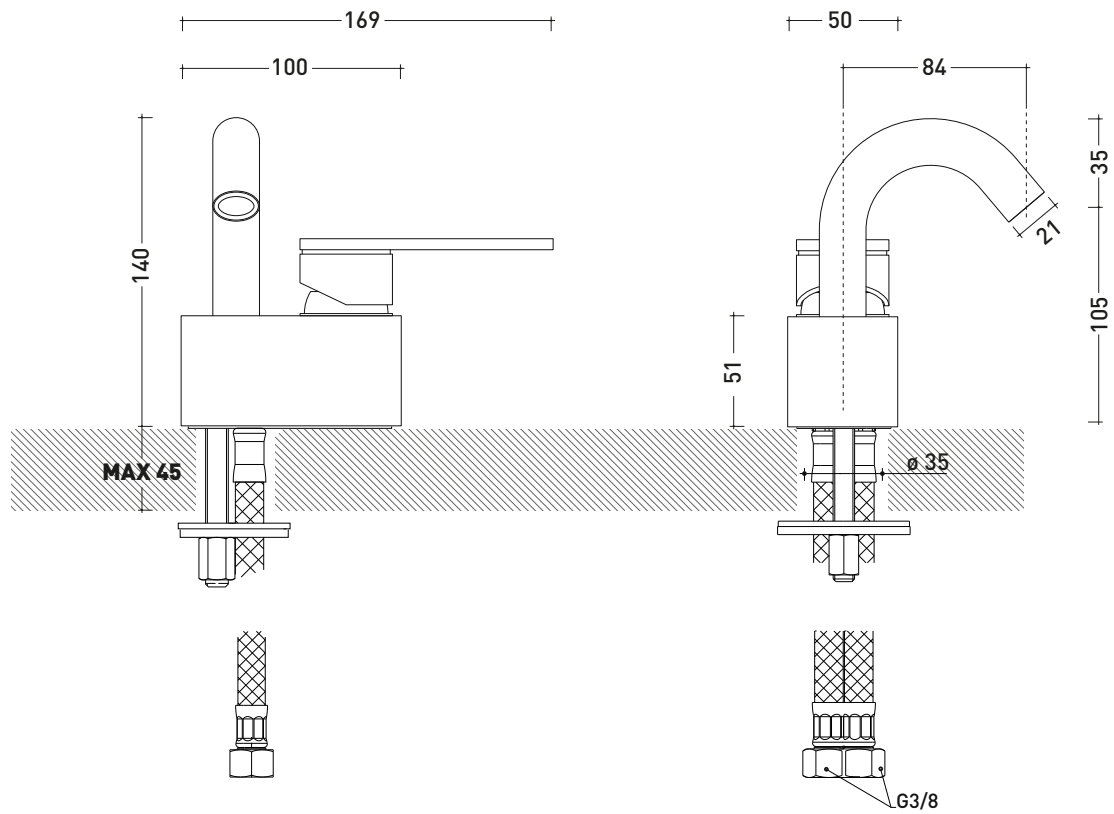

## X14070

Single-lever bidet mixer (stop&go drain NOT INCLUDED)

Complements: stainless steel stop&go drain (PLX)

Package dim.

Weight 1,5 kg

Pz. Pallet n° -

vista laterale / lateral view

vista frontale / frontal view

vista zenitale / zenital view

sizes in mm

art. X14070

sizes in mm